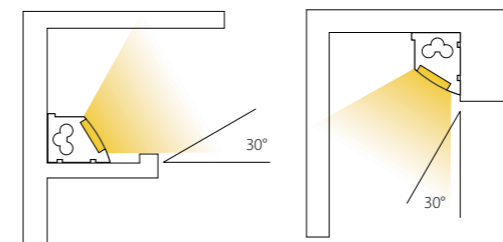

- 1 Aluminum made body with PMMA diffuser.
- 2 Adopt high brightness and high CRI LED chips.
- 3 With built-in driver, phase-dim is optional.
- 4 Quick connect joint is available.

DRACO

Aluminum base, with high quality PMMA diffuser.

Built-in driver, sectional dimmable and color-changeable features are available.

30° projection angle, excellent for closet display and ambient lighting applications.

Recessed linear LED light, with projection angle, excellent for ambient lighting applications.

Sectional dimmable
10% / 50% / 100%

Three color changeable
3000K / 4000K / 6000K

DRACO Linear LED Cove Lighting System

Code	Power	Light output	Size	CCT	CRI	Input	Package
8121 W03	3W	300 lm	300mm	3000K/4000K/6000K	80	AC 200-240V	30/pcs
8121 W06	6W	600 lm	600mm	3000K/4000K/6000K	80	AC 200-240V	30/pcs
8121 W09	9W	900 lm	900mm	3000K/4000K/6000K	80	AC 200-240V	30/pcs
8121 W12	12W	1200 lm	1200mm	3000K/4000K/6000K	80	AC 200-240V	30/pcs