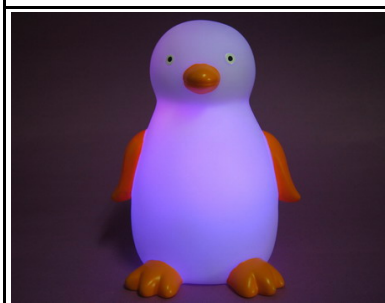

MD-PENGUIN-B05/G

Change 7 colors by itself with CR2032 button cell. Multi-shape LED decorative lights. It can last over 30 hours continuously and it is a good present for gift promotion. It has **color-locking function**. When you turn it on, the color will changing and you can locked the color as you like.
Content: 1 magic toy light with battery