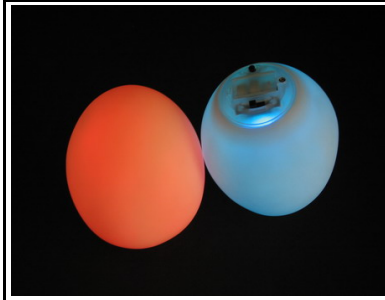

MD-EGG-B05/D

Change 7 colors by itself with 2 CR2032 button cell. It can last over 30 hours continuously, and it is a good present for gift promotion. It has **color-locking function**. When you turn it on, the color will changing and you can locked the color as you like.
Content: 1 egg/golf/ball light with battery