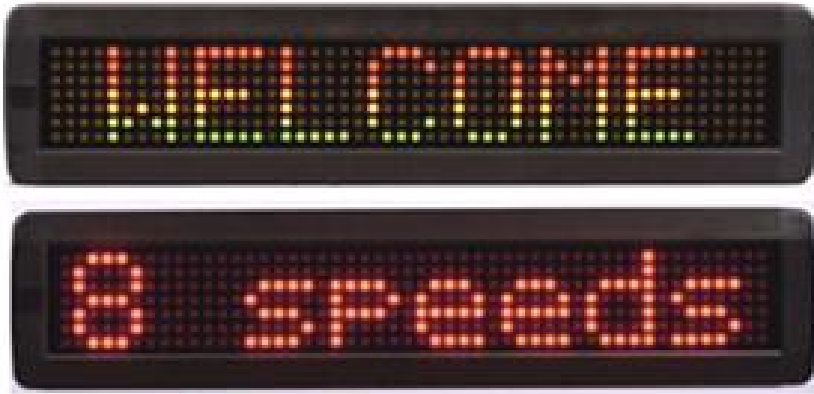

LED Moving Sign

MELODY INT'L GROUP LTD

Tel: +86-750-6180058 Fax:+86-750-6108609

Website: <http://www.melody-lighting.com/>

Picture	Item Number	Specification
	MD-P101664R	Picth: 10mm color: red Pixel:16x64 Size of display: 16x64cm(6.3x25inch) Size of product: 23x71x9cm(9x28x3.6inch) Programmed by: computer (WINDOWS-XP or VISTA, WINDOWS7) MOQ: 20pcs
	MD-P101696R	Picth: 10mm color: red Pixel:16x96 Size of display: 16x96cm(6.3x38inch) Size of product: 23x103x9cm(9x41x3.6inch) Programmed by: computer (WINDOWS-XP or VISTA, WINDOWS7) MOQ: 20pcs

Features:

Easy to install. Low consumption.Support manual and automatic adjust brightness:16 grade.Different effect for the messages, about 45 kinds.Support: text, gif, animation

7*50 one line LED Moving Sign

Features

- 1、 Display English, characters and various European characters, also can display time, date, system animation and automatic pictures, system symbols and simple animation
- 2、 Keep 99 messages
- 3、 Support 7 font, include Chinese-style bold and larger, support 66 special symbols at the same time.
- 4、 Support 25 information display ways (Circulation, move up, down, left, right), can be set up eight level speed.
- 5、 7,000 characters storage space
- 6、 Set up at regular time On/Off
- 7、 Internally installed time function, can display 12 hours or 24 hours current time.
- 8、 Support 30 pieces system pictures, such as telephone, automobile, clock, and rocket.
- 9、 Support password protection
- 10、 Send message by PC or edit message by remote control, PC can connect with several signs in order to communication
- 11、 Standard accessories: remote control, cable, battery, frame and software.