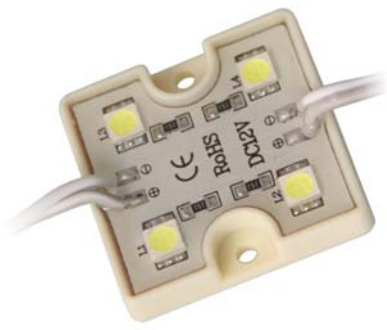

MD-MODULE-2540
(5050SMD)
Single color

DC12V,4pcs of 5050SMD,76LM,
Power:1.44W
Size:36X36mm
Waterproof IP65
Material:ABS

MD-MODULE-2540
(5050SMD)
RGB

Wire length of two lamp is 100mm
20pcs one string
10.3g/pc,80pcs/Bag,10Bags/carton,
carton size:50.5*28*20mm 10kg
MOQ:800pcs