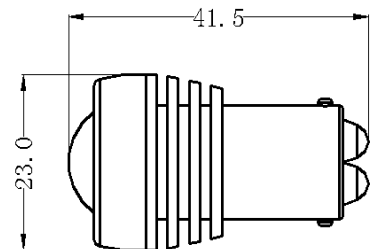

MD-C-1157GGK-3W(BAY15D)
MD-C-1157PGK-3W(BA15D)
LED Quantity:1 pcs
Votage:DC12-24V , Power:3W
Color:Color:R,G,B,Y,W
Aliciation:Turn lights, down lights
Beam angle:110°