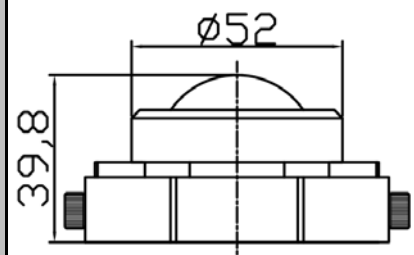

MD-DRL04B-9W

LED Quantity:1 pcs,
Power:9W
Votage:DC12V-24V
Color:R,G,B,Y,W
Alication:Daytime Running Lights
Beam angle:120°