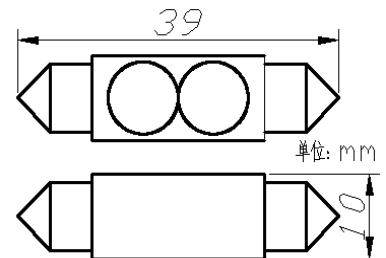

First-generation products

Picture	Specification	Size
	<p>MD-A-T10-1W Votage:12VDC ,Power:1W Color:R,G,B,Y,W The width light, reading lights, door lights Beam angle:180°</p>	 <p>单位: mm</p>
	<p>MD-A-T10-1.5W Votage:12VDC, Power:1.5W Color:R,G,B,Y,W The width light, reading lights, door lights Beam angle:180°</p>	
	<p>MD-A-BA9S-1W LED Quantity:1 pcs Votage:12VDC, Power:1W Color:R,G,B,Y,W Aliciation:The width lights, trunk lights, reading lights, door lights; Beam angle:180°</p>	 <p>单位: mm</p>
	<p>MD-A-T10-2.5W LED Quantity:4 pcs Votage:12VDC, Power:2.5W Color:R,G,B,Y,W The width light, reading lights, door lights Beam angle:360°</p>	 <p>单位: mm</p>
	<p>MD-A-BA9S-2.5W LED Quantity:4 pcs Votage:12VDC, Power:2.5W Color:R,G,B,Y,W The width light, reading lights, door lights Beam angle:360°</p>	 <p>单位: mm</p>
	<p>MD-A-T15-1.5W LED Quantity:1 pcs Votage:12VDC, Power:1.5W Color:Color:R,G,B,Y,W Aliciation:Turning Light,Taillight Beam angle:180°</p>	 <p>单位: mm</p>

MD-A-G18-1.5W (BA15S)

LED Quantity:1 pcs
Votage:12VDC, Power:1.5W
Color:Color:R,G,B,Y,W
Alication:Turn signal
Beam angle:180°

MD-A-SJ31-1W

31mm (Could be 36mm)
Votage:12VDC, Power:1W
Color:Color:R,G,B,Y,W Angle:180°
Alication:Reading Light,License plate Light

MD-A-SJ31-1.5W

31mm (Could be 36mm)
Votage:12VDC, Power:1.5W
Color:Color:R,G,B,Y,W Angle:180°
Alication:Reading Light,License plate Light

MD-A-SJ36-2X0.5W

LED Quantity:2 pcs
Could be 36/39/41mm
Votage:12VDC, Power:1W
Color:Color:R,G,B,Y,W Angle:180°
Alication:Reading Light,License plate Light