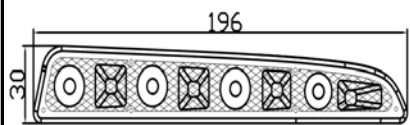

MD-DRL06CB-8X1W/Y

LED Quantity:8 pcs,
Power:8W
Votage:DC12V-24V
Alication:Daytime Running Lights
Beam angle:120°