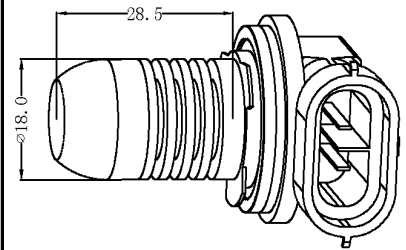

MD-B-H9NK-3W

LED Quantity:1 pcs,Power:3W
Votage:DC12-24V/180-200MA
Color:R,G,B,Y,W
Alication:foglight
Beam angle:340°