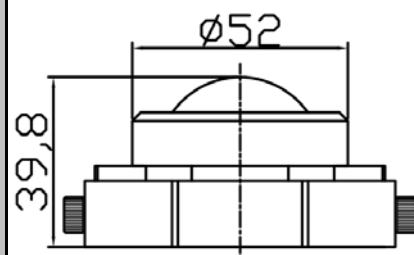

MD-DRL04S-9W

LED Quantity:1 pcs,
Power:9W
Votage:DC12V-24V
Color:R,G,B,Y,W
Alication:Daytime Running Lights
Beam angle:120°