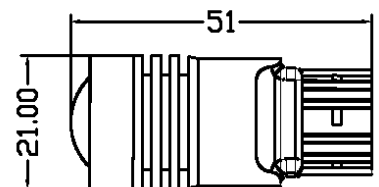

MD-C-T20SGK-3W(7443)
MD-C-T20DGK-3W(7440)
LED Quantity:1 pcs
Votage:DC12-24V , Power:3 W
Color:Color:R,G,B,Y,W
Aliciation:Brake lights
Beam angle:110°