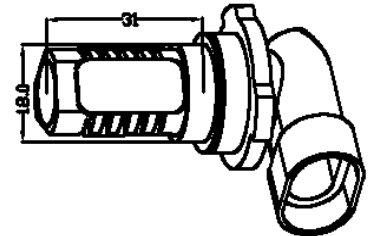

MD-C-9005K-4x1.5W
LED Quantity:4 pcs,Power:6W
Votage:DC12-24V 280MA
Color:R,G,B,Y,W
Alication:foglight
Beam angle:360°