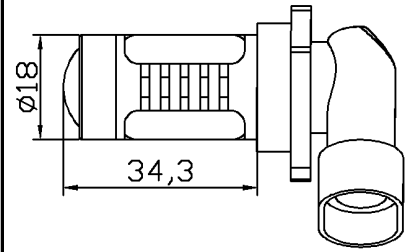

MD-C-5G-H9W-4X1.5W

Power:6W
LED Quantity:4PCS
Voltage:DC12-24V
Beam Angle;360°
Usage:Fog Light