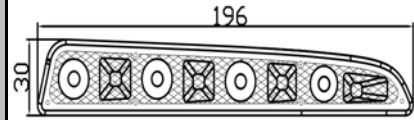

MD-DRL06CS-8X1W/Y

LED Quantity:8 pcs,
Power:8W
Votage:DC12V-24V
Alication:Daytime Running Lights
Beam angle:120°