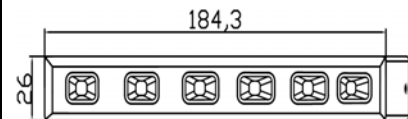

MD-DRL05CS-6X1W

LED Quantity:6 pcs,
Power:6W
Votage:DC12V-24V
Alication:Daytime Running Lights
Beam angle:120°
Could be Double Colour W/Y