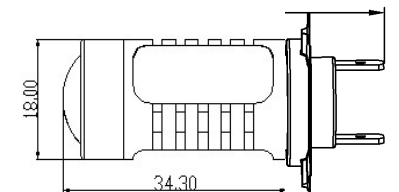

MD-C-5G-H7W-4X1.5W
Power:6W
LED Quantity:4PCS
Voltage:DC12-24V
Beam Angle;360°
Usage:Fog Light