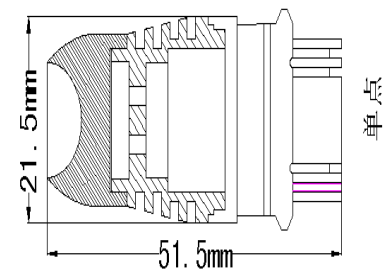

MD-B-3156NK-3W

LED Quantity:1 pcs,Power:3W
Votage:DC12-24V/180-200MA
Color:R,G,B,Y,W
Alication:Turn signal
Beam angle:340°