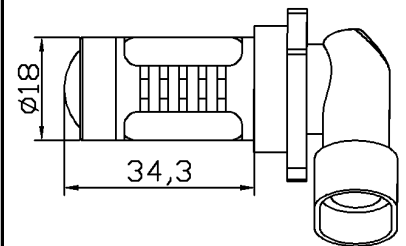

MD-C-5G-9005W-4X1.5W

Power:6W
LED Quantity:4PCS
Voltage:DC12-24V
Beam Angle;360°
Usage:Fog Light