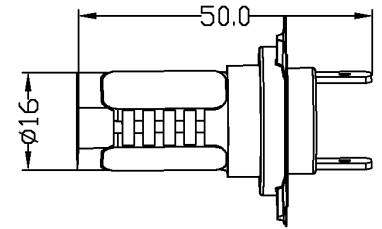

MD-C-H7K-4x1.5W
LED Quantity:4 pcs,Power:6W
Votage:DC12-24V 280MA
Color:R,G,B,Y,W
Alication:foglight
Beam angle:360°