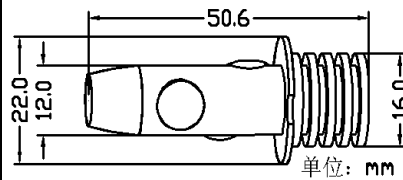

MD-C-H3L-4x1.5W

LED Quantity:4 pcs,Power:6W
Votage:DC12-24V 280MA
Color:R,G,B,Y,W
Alication:Foglight
Beam angle:360°