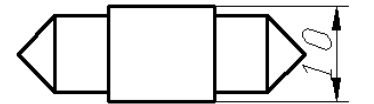

MD-A-G18-1.5W (BA15S)

LED Quantity:1 pcs
Votage:12VDC, Power:1.5W
Color:Color:R,G,B,Y,W
Alication:Turn signal
Beam angle:180°

MD-A-SJ31-1W

31mm (Could be 36mm)
Votage:12VDC, Power:1W
Color:Color:R,G,B,Y,W Angle:180°
Alication:Reading Light,License plate Light

MD-A-SJ31-1.5W

31mm (Could be 36mm)
Votage:12VDC, Power:1.5W
Color:Color:R,G,B,Y,W Angle:180°
Alication:Reading Light,License plate Light

MD-A-SJ36-2X0.5W

LED Quantity:2 pcs
Could be 36/39/41mm
Votage:12VDC, Power:1W
Color:Color:R,G,B,Y,W Angle:180°
Alication:Reading Light,License plate Light

MD-A-T20D-3X0.5W (7440)

MD-A-T20S-3X0.5W (7443)
LED Quantity:3 pcs 12VDC, 1.5W
Color:R,G,B,Y,W ,Beam angle:180°
Alication:Turning Light

MD-A-T20D-3X1W (7440)

MD-A-T20S-3X1W (7443)
LED Quantity:3 pcs 12VDC, 3W
Color:R,G,B,Y,W ,Beam angle:180°
Alication:Turning Light

MD-A-1156P-3x1W (BA15S)

MD-A-1156X-3x1W (BAU15S)

LED Quantity:3 pcs
Votage:12VDC, Power:3W
Color:Color:R,G,B,Y,W Angle:180°
Alication:Turn signal

MD-A-1157G-3x1W (BAY15D)

MD-A-1157P-3x1W (BA15D)

LED Quantity:3 pcs
Votage:12VDC, Power:3W
Color:Color:R,G,B,Y,W Angle:180°
Alication:Brake lights

MD-A-3156-3X1W

LED Quantity:3 pcs 12VDC, 3W
Color:Color:R,G,B,Y,W Angle:180°
Alication:Turn signal

MD-A-3157-3X1W

LED Quantity:3 pcs 12VDC, 3W
Color:Color:R,G,B,Y,W Angle:180°
Alication:Brake lights