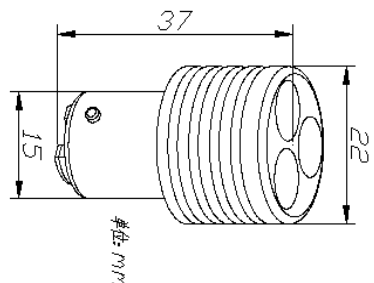

MD-A-1157G-3x1W (BAY15D)

MD-A-1157P-3x1W (BA15D)

LED Quantity:3 pcs
Votage:12VDC, Power:3W
Color:Color:R,G,B,Y,W Angle:180°
Alication:Brake lights