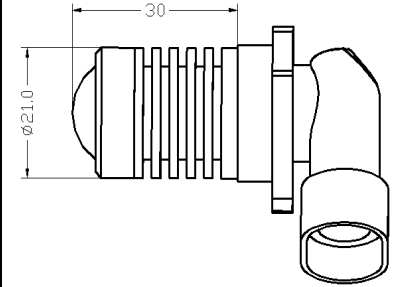

MD-C-H11GK-3W

LED Quantity:1 pcs
Votage:DC12-24V 180-200MA,Power:3W
Color:Color:R,G,B,Y,W
Alication:Foglight
Beam angle:110°