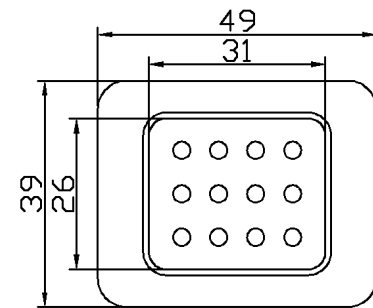

MD-C-LP01-12X0.5W

Power:6W
.LED Quantity:1PCS
Voltage: DC12-14V
Beam Angle;180°
6.Usage:Reading Light