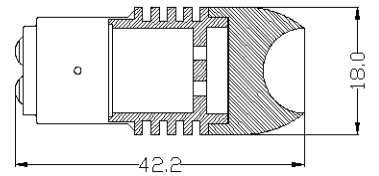

MD-B-1157GNK-3W (BAY15D)
MD-B-1157PNK-3W (BA15D)

LED Quantity:1 pcs,Power:3W
Votage:DC12-24V/180-200MA
Color:R,G,B,Y,W
Alication:Brake lights
Beam angle:340°