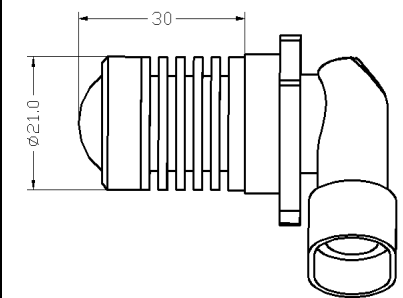

MD-C-9006GK-3W

LED Quantity:1 pcs
Votage:DC12-24V 180-200MA,Power:3W
Color:Color:R,G,B,Y,W
Alication:Foglight
Beam angle:110°