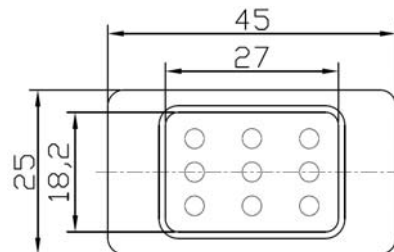

MD-C-LP02-9X0.5W

Power:4.5W
.LED Quantity:1PCS
Voltage: DC12-14V
Beam Angle;180°
6.Usage:Reading Light