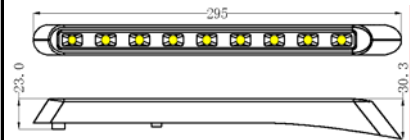

MD-DRLIS-9X1W

LED Quantity:9 pcs,Power:9W
Votage:DC12V
Color:R,G,B,Y,W
Alication:Daytime Running Lights
Beam angle:120°