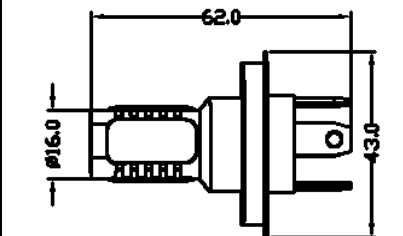

MD-C-H4K-4x1.5W

LED Quantity:4 pcs,Power:6W
Votage:DC12-24V 280MA
Color:R,G,B,Y,W
Alication:foglight
Beam angle:360°