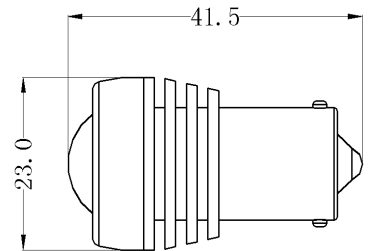

MD-C-1156PGK-3W(BA15S)
MD-C-1156XGK-3W(BAU15S)
LED Quantity:1 pcs
Votage:DC12-24V , Power:3W
Color:Color:R,G,B,Y,W
Aliciation:Turn lights, down lights
Beam angle:110°