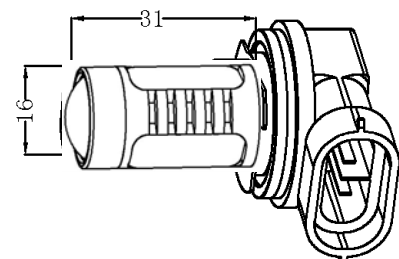

MD-C-5G-H8W-4X1.5W
Power:6W
LED Quantity:4PCS
Voltage:DC12-24V
Beam Angle;360°
Usage:Fog Light