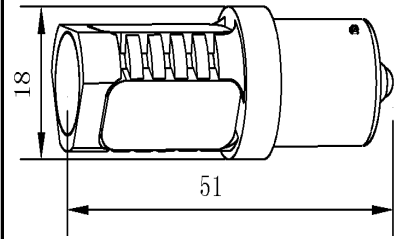

MD-C-1156PK-4x1.5W (BA15S)
MD-C-1156PK-4x1.5W (BAU15S)
LED Quantity:4 pcs
Votage:DC12-24V 280MA Power:6 W
Color:Color:R,G,B,Y,W
Aliciation:Turn signal
Beam angle:360°