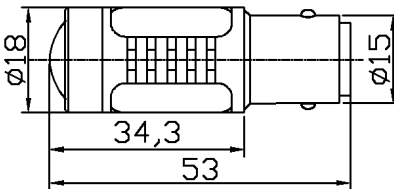

MD-C-5G-1157HW-4X1.5W

Power:6W (BAY15D)
LED Quantity:4PCS
Voltage: DC12-24V
Beam Angle;360°
Usage:Back-Up Light,Brake Light