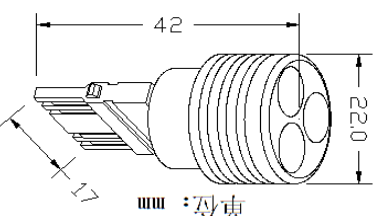

MD-A-3156-3X1W

LED Quantity:3 pcs 12VDC, 3W
Color:Color:R,G,B,Y,W Angle:180°
Alication:Turn signal

MD-A-3157-3X1W

LED Quantity:3 pcs 12VDC, 3W
Color:Color:R,G,B,Y,W Angle:180°
Alication:Brake lights