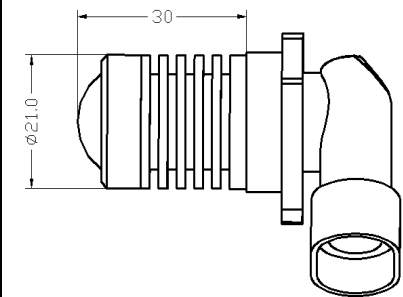

MD-C-9005GK-3W

LED Quantity:1 pcs
Votage:DC12-24V 180-200MA,Power:3W
Color:Color:R,G,B,Y,W
Alication:Foglight
Beam angle:110°