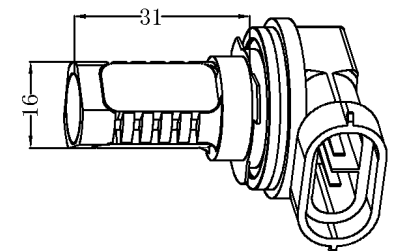

MD-C-H8K-4x1.5W
LED Quantity:4 pcs,Power:6W
Votage:DC12-24V 280MA
Color:R,G,B,Y,W
Alication:foglight
Beam angle:360°