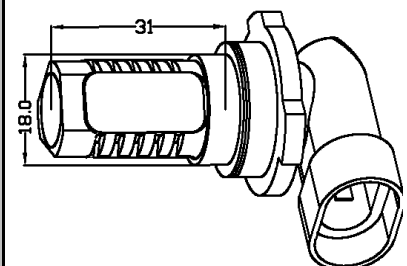

MD-C-H9K-4x1.5W
LED Quantity:4 pcs,Power:6W
Votage:DC12-24V 280MA
Color:R,G,C,Y,W
Alication:foglight
Ceam angle:360°