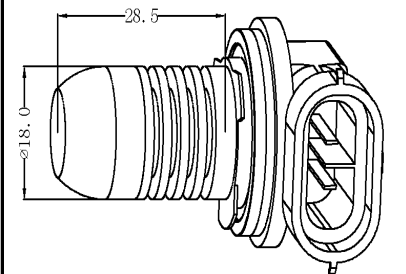

MD-B-H10NK-3W

LED Quantity:1 pcs,Power:3W
Votage:DC12-24V/180-200MA
Color:R,G,B,Y,W
Alication:foglight
Beam angle:340°