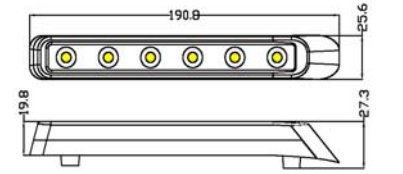

MD-DRLIS-6X1W

LED Quantity:6 pcs,Power:6W
Votage:DC12V
Color:R,G,B,Y,W
Alication:Daytime Running Lights
Beam angle:120°