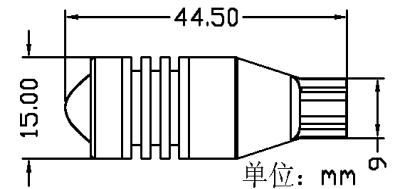

MD-C-T15G-1.5W
LED Quantity:1 pcs
Votage:DC12 , Power:1.5W
Color:Color:R,G,B,Y,W
Aliciation:Foglight
Beam angle:110°