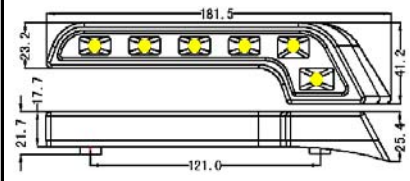

MD-DRLLB-6X1W

LED Quantity:6 pcs,Power:6W
Votage:DC12V
Color:R,G,B,Y,W
Alication:Daytime Running Lights
Beam angle:120°