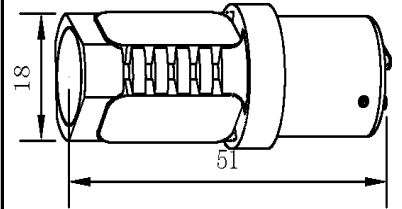

MD-C-1157GK-4x1.5W (BAY15D)
MD-C-1157PK-4x1.5W (BA15D)
LED Quantity:4 pcs
Votage:DC12-24V 280MA Power:6 W
Color:Color:R,G,B,Y,W
Aliciation:Brake lights
Beam angle:360°