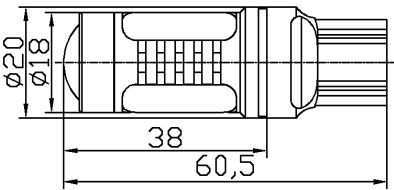

MD-C-5G-T20SW-4X1.5W

Power:6W (7440)
LED Quantity:4PCS
Voltage: DC12-24V
Beam Angle;360°
Usage:Brake Light