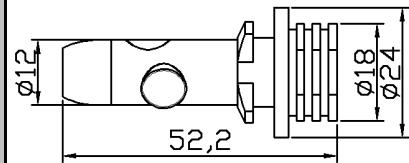

MD-C-3G-880NP-4X1.5W
Power:6W
LED Quantity:4PCS
Voltage:DC12-14V
Beam Angle;360°
Usage:Fog Light