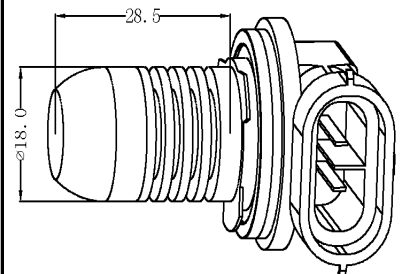

MD-B-H11NK-3W

LED Quantity:1 pcs,Power:3W
Votage:DC12-24V/180-200MA
Color:R,G,B,Y,W
Alication:foglight
Beam angle:340°