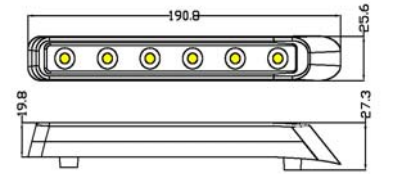

MD-DRLIB-6X1W

LED Quantity:6 pcs,Power:6W
Votage:DC12V
Color:R,G,B,Y,W
Alication:Daytime Running Lights
Beam angle:120°