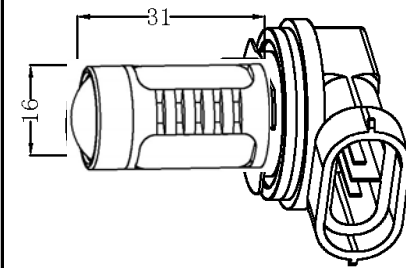

Power:6W
LED Quantity:4PCS
Voltage:DC12-24V
Beam Angle;360°
Usage:Fog Light

MD-C-5G-H10W-4X1.5W

Power:6W
LED Quantity:4PCS
Voltage:DC12-24V
Beam Angle;360°
Usage:Fog Light

MD-C-5G-H11W-4X1.5W

Power:6W
LED Quantity:4PCS
Voltage:DC12-24V
Beam Angle;360°
Usage:Fog Light