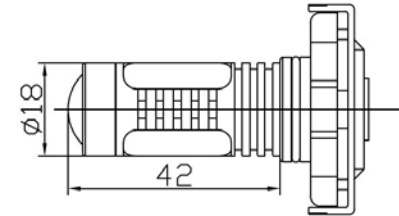

MD-C-5G-H16W-4X1.5W
Power:6W
LED Quantity:4PCS
Voltage:DC12V
Beam Angle;360°
Usage:Back-Up Light,Turning Light