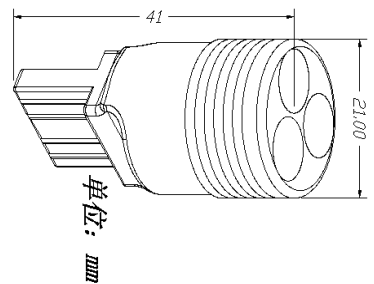

MD-A-T20D-3X1W (7440)

MD-A-T20S-3X1W (7443)
LED Quantity:3 pcs 12VDC, 3W
Color:R,G,B,Y,W ,Beam angle:180°
Alication:Turning Light