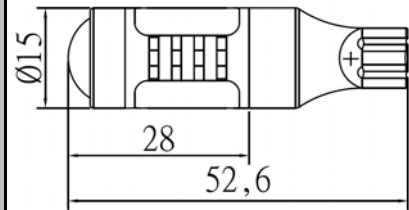

MD-C-5G-T15-4X1.5W
Power:6W
LED Quantity:4PCS
Voltage: DC12V
Beam Angle;360°
Usage:Back-Up Light,Turning Light