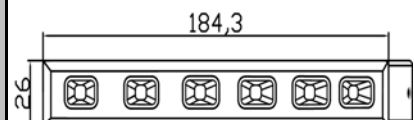

MD-DRL05CB-6X1W

LED Quantity:6 pcs,
Power:6W
Votage:DC12V-24V
Alication:Daytime Running Lights
Beam angle:120°
Could be Double Colour W/Y