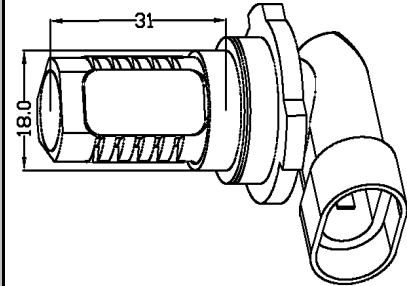

MD-C-9006K-4X1.5W
LED Quantity:4 pcs,Power:6W
Votage:DC12-24V 280MA
Color:R,G,B,Y,W
Alication:foglight
Beam angle:360°