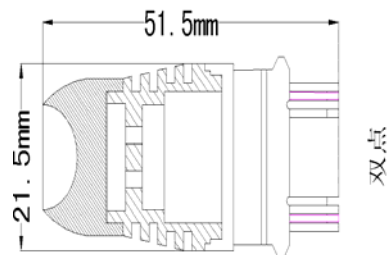

MD-B-3157NK-3W

LED Quantity:1 pcs,Power:3W
Votage:DC12-24V/180-200MA
Color:R,G,B,Y,W
Alication:Brake lights
Beam angle:340°