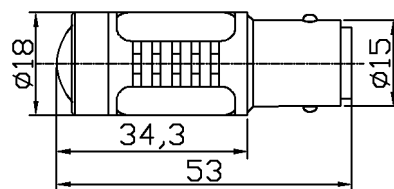

MD-C-5G-1156FW-4X1.5W

Power:6W (BA15S)
LED Quantity:4PCS
Voltage: DC12-24V
Beam Angle;360°
Usage:Back-Up Light,Brake Light