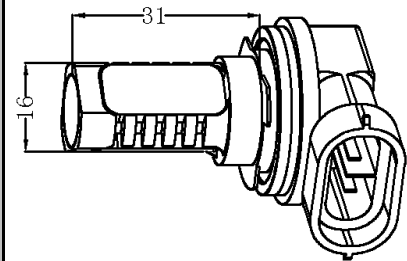

MD-C-H11K-4x1.5W
LED Quantity:4 pcs,Power:6W
Votage:DC12-24V 280MA
Color:R,G,B,Y,W
Alication:foglight
Beam angle:360°