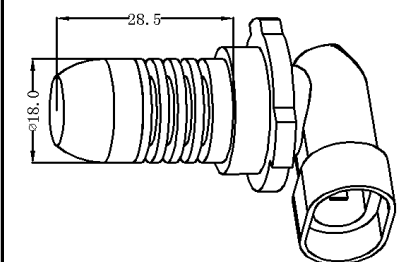

MD-B-9006NK-3W

LED Quantity:1 pcs,Power:3W
Votage:DC12-24V/180-200MA
Color:R,G,B,Y,W
Alication:foglight
Beam angle:340°

Third-generation products

Picture	Specification	Size
	<p>MD-C-SJ31N-1W LED Quantity:1 pcs Votage:DC12V 70MA, Power:1W Color:Color:R,G,B,Y,W Angle:180° Alication:Reading Light,License plate Light</p>	
	<p>MD-C-SJ31N-1.5W LED Quantity:1 pcs Votage:DC12V 70MA, Power:1.5W Color:Color:R,G,B,Y,W Angle:180° Alication:Reading Light,License plate Light</p>	
	<p>MD-C-SJ36N-1W LED Quantity:1 pcs 36mm (Could be 39/41mm) Votage:DC12V 70MA, Power:1W Color:Color:R,G,B,Y,W Alication:Reading Light,License plate Light Beam angle:180°</p>	
	<p>MD-C-SJ36N-1.5W LED Quantity:1 pcs 36mm (Could be 39/41mm) Votage:DC12V 70MA, Power:1.5W Color:Color:R,G,B,Y,W Alication:Reading Light,License plate Light Beam angle:180°</p>	
	<p>MD-C-T15-4x1.5W LED Quantity:4 pcs Votage:DC12-24V 280MA Power:6 W Color:Color:R,G,B,Y,W Alication:Turn signal Beam angle:360°</p>	 <p style="text-align: right;">单位: mm</p>
	<p>MD-C-T20DK-4x1.5W(7440) LED Quantity:4 pcs Votage:DC12-24V 280MA Power:6 W Color:Color:R,G,B,Y,W Alication:Turn signal Beam angle:360°</p>	
	<p>MD-C-T20SK-4x1.5W (7443) LED Quantity:4 pcs Votage:DC12-24V 280MA Power:6 W Color:Color:R,G,B,Y,W Alication:Brake lights Beam angle:360°</p>	