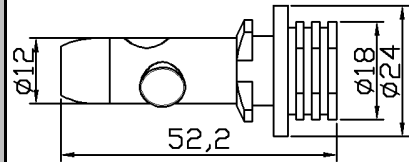

MD-C-3G-881NP-4X1.5W
Power:6W
LED Quantity:4PCS
Voltage:DC12-14V
Beam Angle;360°
Usage:Fog Light