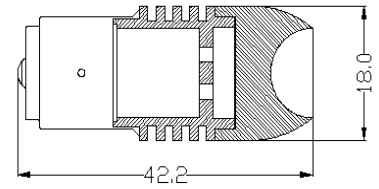

MD-B-1156PNK-3W (BA15S)
MD-B-1156XNK-3W (BAU15S)

LED Quantity:1 pcs,Power:3W
Votage:DC12-24V/180-200MA
Color:R,G,B,Y,W
Alication:Turn signal
Beam angle:340°