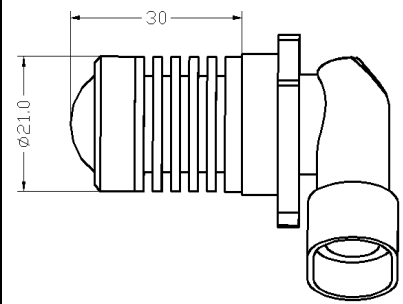

MD-C-H8GK-3W

LED Quantity:1 pcs
Votage:DC12-24V 180-200MA,Power:3W
Color:Color:R,G,B,Y,W
Alication:Foglight
Beam angle:110°