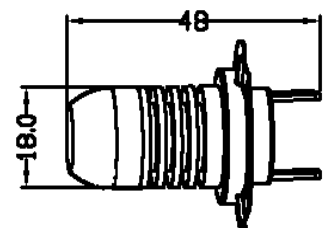

MD-B-H7NK-3W

LED Quantity:1 pcs,Power:3W
Votage:DC12-24V/180-200MA
Color:R,G,B,Y,W
Alication:Foglight
Beam angle:340°