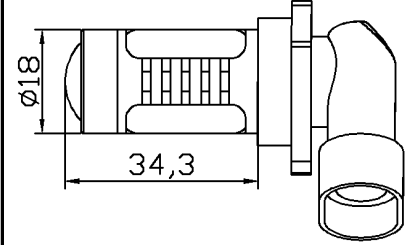

MD-C-5G-H10W-4X1.5W

Power:6W
LED Quantity:4PCS
Voltage:DC12-24V
Beam Angle;360°
Usage:Fog Light