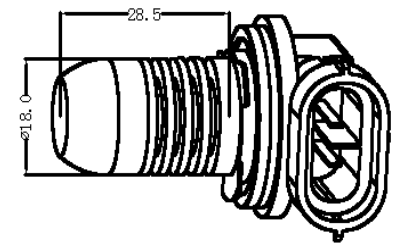

MD-B-H8NK-3W

LED Quantity:1 pcs,Power:3W
Votage:DC12-24V/180-200MA
Color:R,G,B,Y,W
Alication:foglight
Beam angle:340°