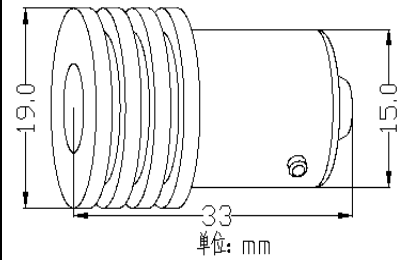

First-generation products

Picture	Specification	Size
	<p>MD-A-T10-1W Votage:12VDC ,Power:1W Color:R,G,B,Y,W The width light, reading lights, door lights Beam angle:180°</p>	 <p>单位: mm</p>
	<p>MD-A-T10-1.5W Votage:12VDC, Power:1.5W Color:R,G,B,Y,W The width light, reading lights, door lights Beam angle:180°</p>	
	<p>MD-A-BA9S-1W LED Quantity:1 pcs Votage:12VDC, Power:1W Color:R,G,B,Y,W Aliciation:The width lights, trunk lights, reading lights, door lights; Beam angle:180°</p>	 <p>单位: mm</p>
	<p>MD-A-T10-2.5W LED Quantity:4 pcs Votage:12VDC, Power:2.5W Color:R,G,B,Y,W The width light, reading lights, door lights Beam angle:360°</p>	 <p>单位: mm</p>
	<p>MD-A-BA9S-2.5W LED Quantity:4 pcs Votage:12VDC, Power:2.5W Color:R,G,B,Y,W The width light, reading lights, door lights Beam angle:360°</p>	 <p>单位: mm</p>
	<p>MD-A-T15-1.5W LED Quantity:1 pcs Votage:12VDC, Power:1.5W Color:Color:R,G,B,Y,W Aliciation:Turning Light,Taillight Beam angle:180°</p>	 <p>单位: mm</p>

MD-A-G18-1.5W (BA15S)

LED Quantity:1 pcs
Votage:12VDC, Power:1.5W
Color:Color:R,G,B,Y,W
Alication:Turn signal
Beam angle:180°

MD-A-SJ31-1W

31mm (Could be 36mm)
Votage:12VDC, Power:1W
Color:Color:R,G,B,Y,W Angle:180°
Alication:Reading Light,License plate Light

MD-A-SJ31-1.5W

31mm (Could be 36mm)
Votage:12VDC, Power:1.5W
Color:Color:R,G,B,Y,W Angle:180°
Alication:Reading Light,License plate Light

MD-A-SJ36-2X0.5W

LED Quantity:2 pcs
Could be 36/39/41mm
Votage:12VDC, Power:1W
Color:Color:R,G,B,Y,W Angle:180°
Alication:Reading Light,License plate Light