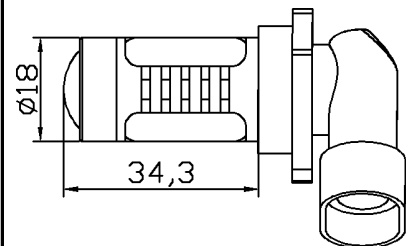

MD-C-5G-9006W-4X1.5W

Power:6W
LED Quantity:4PCS
Voltage:DC12-24V
Beam Angle;360°
Usage:Fog Light