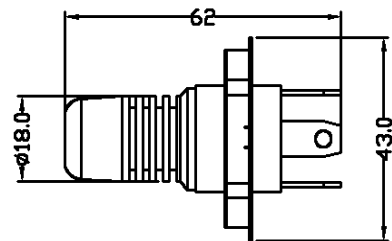

MD-B-H4NK-3W

LED Quantity:1 pcs,Power:3W
Votage:DC12-24V/180-200MA
Color:R,G,B,Y,W
Alication:Foglight
Beam angle:340°