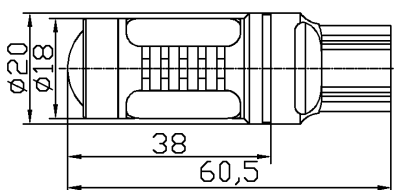

MD-C-5G-T20DW-4X1.5W

Power:6W (7443)
LED Quantity:4PCS
Voltage: DC12-24V
Beam Angle;360°
Usage:Back-Up Light,Brake Light