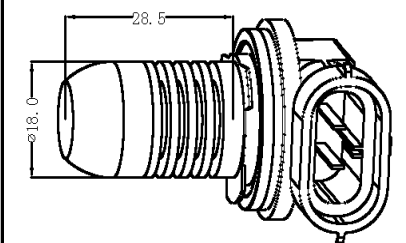

MD-B-9005NK-3W

LED Quantity:1 pcs,Power:3W
Votage:DC12-24V/180-200MA
Color:R,G,B,Y,W
Alication:foglight
Beam angle:340°