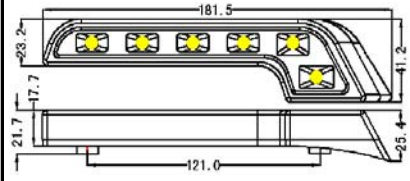

MD-DRLLS-6X1W

LED Quantity:6 pcs,Power:6W
Votage:DC12V
Color:R,G,B,Y,W
Alication:Daytime Running Lights
Beam angle:120°