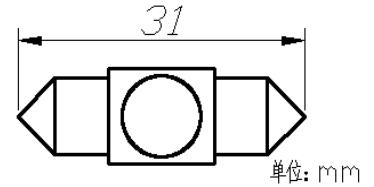

First-generation products

Picture	Specification	Size
	<p>MD-A-T10-1W Votage:12VDC ,Power:1W Color:R,G,B,Y,W The width light, reading lights, door lights Beam angle:180°</p>	 <p>单位: mm</p>
	<p>MD-A-T10-1.5W Votage:12VDC, Power:1.5W Color:R,G,B,Y,W The width light, reading lights, door lights Beam angle:180°</p>	
	<p>MD-A-BA9S-1W LED Quantity:1 pcs Votage:12VDC, Power:1W Color:R,G,B,Y,W Aliciation:The width lights, trunk lights, reading lights, door lights; Beam angle:180°</p>	 <p>单位: mm</p>
	<p>MD-A-T10-2.5W LED Quantity:4 pcs Votage:12VDC, Power:2.5W Color:R,G,B,Y,W The width light, reading lights, door lights Beam angle:360°</p>	 <p>单位: mm</p>
	<p>MD-A-BA9S-2.5W LED Quantity:4 pcs Votage:12VDC, Power:2.5W Color:R,G,B,Y,W The width light, reading lights, door lights Beam angle:360°</p>	 <p>单位: mm</p>
	<p>MD-A-T15-1.5W LED Quantity:1 pcs Votage:12VDC, Power:1.5W Color:Color:R,G,B,Y,W Aliciation:Turning Light,Taillight Beam angle:180°</p>	 <p>单位: mm</p>

MD-A-G18-1.5W (BA15S)

LED Quantity:1 pcs
Votage:12VDC, Power:1.5W
Color:Color:R,G,B,Y,W
Alication:Turn signal
Beam angle:180°

MD-A-SJ31-1W

31mm (Could be 36mm)
Votage:12VDC, Power:1W
Color:Color:R,G,B,Y,W Angle:180°
Alication:Reading Light,License plate Light