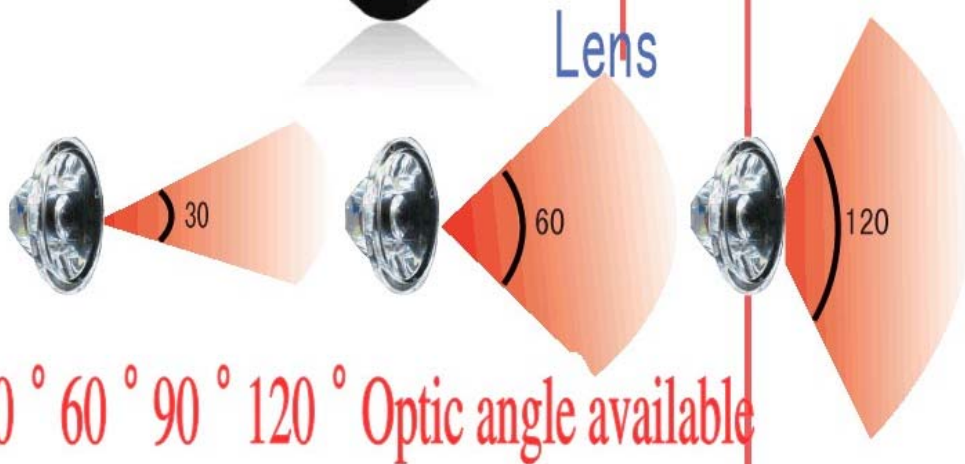

Ventilator Scoop

Revolutionary heat dissipation design, available alleviate the internal thermal cycle

Indicator Lights

Indicator lights monitoring the power suppliers' operating state