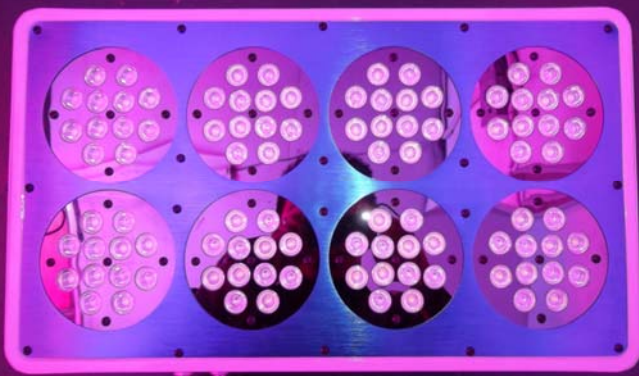

MD-Apollo8-96X3W

Input Voltage AC85~264V
Working current: 630ma
96 pcs of 3W LED
Size:496*283*85mm
Lifespan 50,000 Hours
20.5 KG/3pcs Per Carton