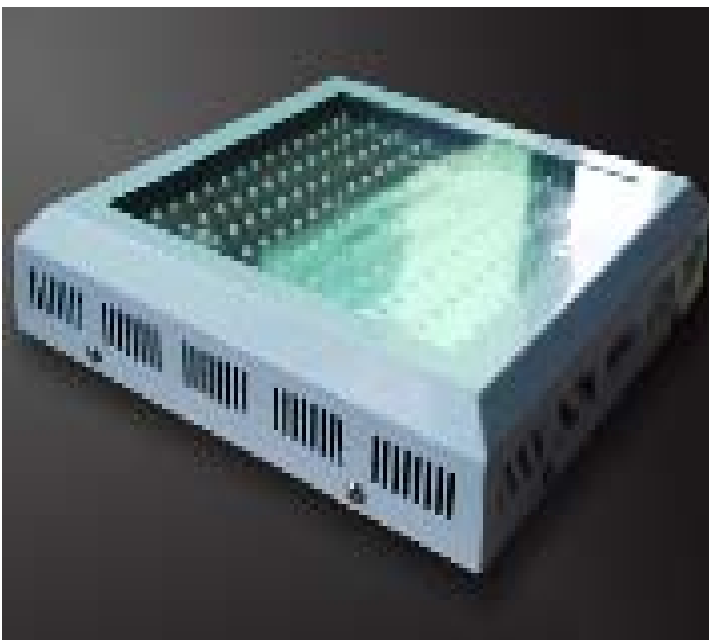

LED Aquarium light

MELODY INT'L GROUP LTD

Tel: +86-750-6180058 Fax:+86-750-6108609

Website: <http://www.melody-lighting.com>

Picture	Item Number	Specification
 <p>CE, RoHS, 3 Year Warranty</p>	<p>MD-AQ-A60W</p>	<p>Input Voltage AC85~264V Working current: 300ma 60pcs of 1W LED 2850LM LUX:1M/1252 2M/542 Lighting Area 25M²/3m Size 400x212x62mm Lifespan 50,000 Hours Inner box 455x275x110mm GW 4.25kg/pcs Carton box 490x300x490mm GW 17.7kg/4pcs</p>
 <p>CE, RoHS, 3 Year Warranty</p>	<p>MD-AQ-A90W</p>	<p>Input Voltage AC85~264V Working current: 300ma 90pcs of 1W LED 4275LM LUX:1M/1932 1.5M/847 Lighting Area 31m²/3m Size 400x212x62mm Lifespan 50,000 Hours Inner box 455x275x110mm GW 4.33kg/pcs Carton box 490x300x490mm GW 18kg/4pcs</p>
 <p>CE, RoHS, 3 Year Warranty</p>	<p>MD-AQ-A120W</p>	<p>Input Voltage AC85~264V Working current: 300ma 120pcs of 1W LED 5320LM LUX:1M/2200 1.5M/1010 Lighting Area 78M²/3m Size 400x212x62mm Lifespan 50,000 Hours Inner box 455x275x110mm GW 4.36kg/pcs Carton box 490x300x490mm GW 18.15kg/4pcs</p>

MD-AQ-A150W

Input Voltage AC85~264V
 Working current: 300ma
 150pcs of 1W LED
 6800LM
 LUX:1M/1600 1.5M/740
 Lighting Area 90.56M²/3m
 Size 330*330*60mm
 Lifespan 50,000 Hours
 Inner box 420*390*140/1PCS
 GW 5kg/pcs
 Carton box 435*435*296/2PCS
 GW 11.56kg/2pcs

MD-AQ-A55*3W

Input Voltage AC85~264V
 Working current: 630mA
 55pcs of 3W LED
 4400LM
 LUX:1M/2200 1.5M/1010
 Lighting Area 78M²/3m
 Size 400x212x62mm
 Lifespan 50,000 Hours
 Inner box 455x275x110mm
 GW 4.36kg/pcs
 Carton box 490x300x490mm
 GW 18.106kg/4pcs

MD-AQ-A144*3W

Input Voltage AC85~264V
 Working current: 630mA
 144pcs of 3W LED
 8640LM
 LUX:245/4m 192/5m
 Lighting Area 79m²/4m
 Size 491x321x70mm
 Lifespan 50,000 Hours
 Inner box 555x383x160mm
 GW 7.95kg/pcs
 Carton box 580x410x320mm
 GW 16.3kg/2pcs